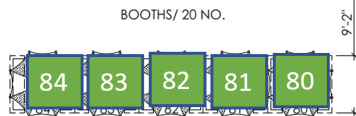

MEMPHIS SIGN

PICNIC TABLES

GAMES ALONG THE SIDE

OTTOMANS/ 05 NO.

BISTRO, STANDING/ 09 NO.

BISTRO, STANDING/ 09 NO.

OTTOMANS/ 05 NO.

COOLING TENT
60'-0" X 20'-0"

SERVICE BAR
60'-0" X 20'-0"

BOOTHS/ 20 NO.

BOOTHS/ 08 NO.

MAIN TENT

BOOTHS/ 32 NO.

BOOTHS/ 8 NO.

- Main Stage Front - \$3,500
- Main Stage Back - \$3,000
- Main Floor - \$2,000
- General Area - @1,500
- Cocktail Tables - \$350