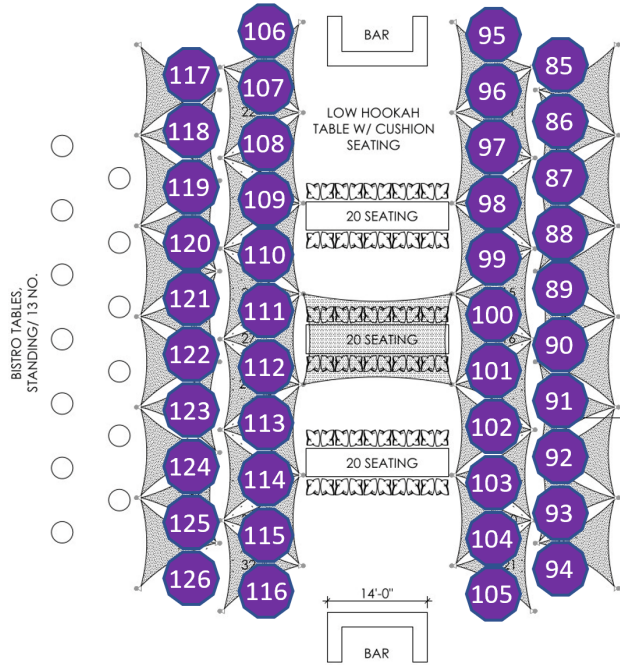

MEMPHIS SIGN

PICNIC TABLES

GAMES ALONG THE SIDE

OTTOMANS/ 05 NO.

BISTRO, STANDING/ 09 NO.

BISTRO, STANDING/ 09 NO.

OTTOMANS/ 05 NO.

COOLING TENT
60'-0" X 20'-0"

SERVICE BAR
60'-0" X 20'-0"

BOOTHS/ 20 NO.

BOOTHS/ 08 NO.

MAIN TENT

BOOTHS/ 32 NO.

BOOTHS/ 8 NO.

- Main Stage Front - \$3,500
- Main Stage Back - \$3,000
- Main Floor - \$2,000
- General Area - @1,500
- Cocktail Tables - \$350