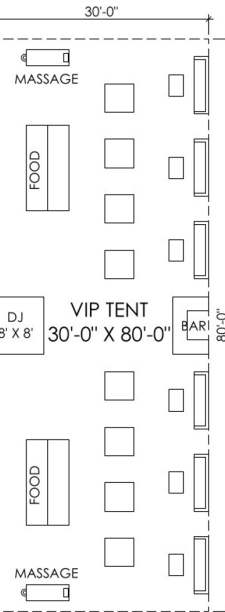

MEMPHIS SIGN

PICNIC TABLES

GAMES ALONG THE SIDE

OTTOMANS/ 05 NO.

BISTRO, STANDING/ 09 NO.

BISTRO, STANDING/ 09 NO.

OTTOMANS/ 05 NO.

COOLING TENT
60'-0" X 20'-0"

SERVICE BAR
60'-0" X 20'-0"

BOOTHS/ 20 NO.

BOOTHS/ 08 NO.

MAIN TENT

BOOTHS/ 32 NO.

BOOTHS/ 8 NO.

- Main Stage Front - \$3,500
- Main Stage Back - \$3,000
- Main Floor - \$2,000
- General Area - @1,500
- Cocktail Tables - \$350