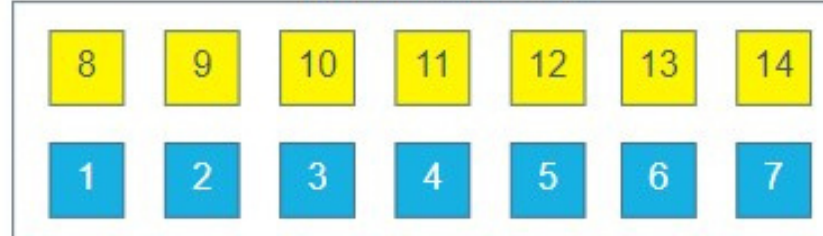

All Black: Main Stage Front
\$4,000

All Black: Main Stage Back
\$3,000

All Black: Stage A
\$2,500

All Black: Stage B
\$2,500

All Black: Main Floor
\$2,000

All Black: Love Super Booth
\$5,000

All Black: Love Ultra Premium
\$2,500

All Black: Love Premium
\$2,000

All Black: Love Patio Cabana
\$1,500

BUBBLE

MAIN STAGE

MAIN FLOOR

LOVE

SUPER BOOTH